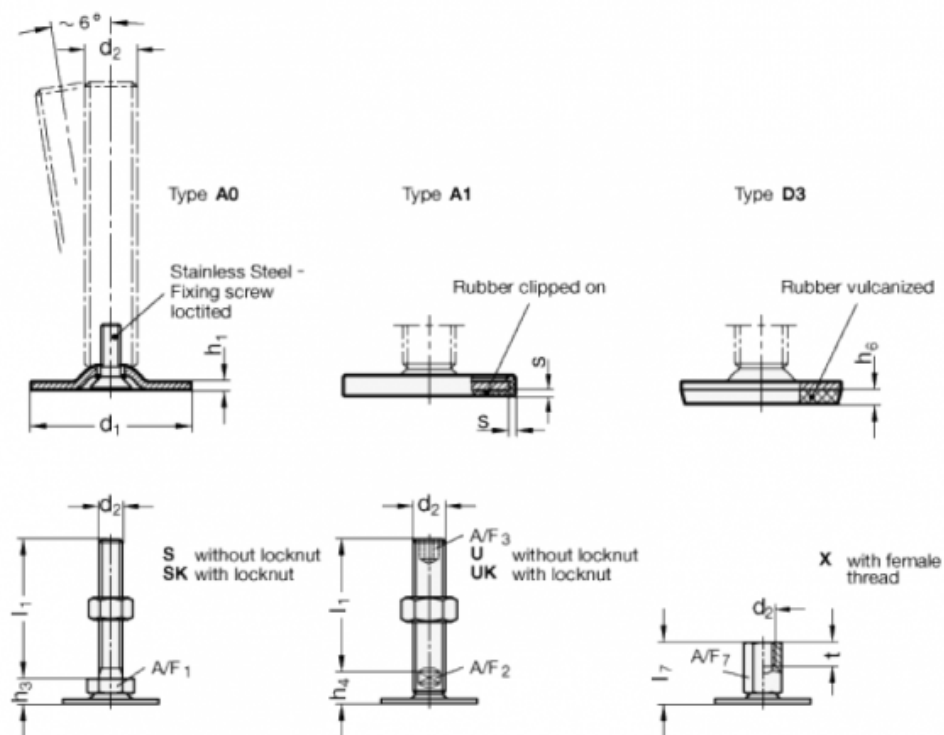

Article number: 204080M1080A0SK  
 Description: E+G levelling foot  
 GN 40-80-M10-80-A0-SK  
 Note: SK With nut, External hexagon at the bottom

## Measures

A/F1 = 17  
 d1 = 80  
 d2 = M10  
 h1 = 3  
 h3 = 12  
 h6 =  
 l1 = 80  
 s =